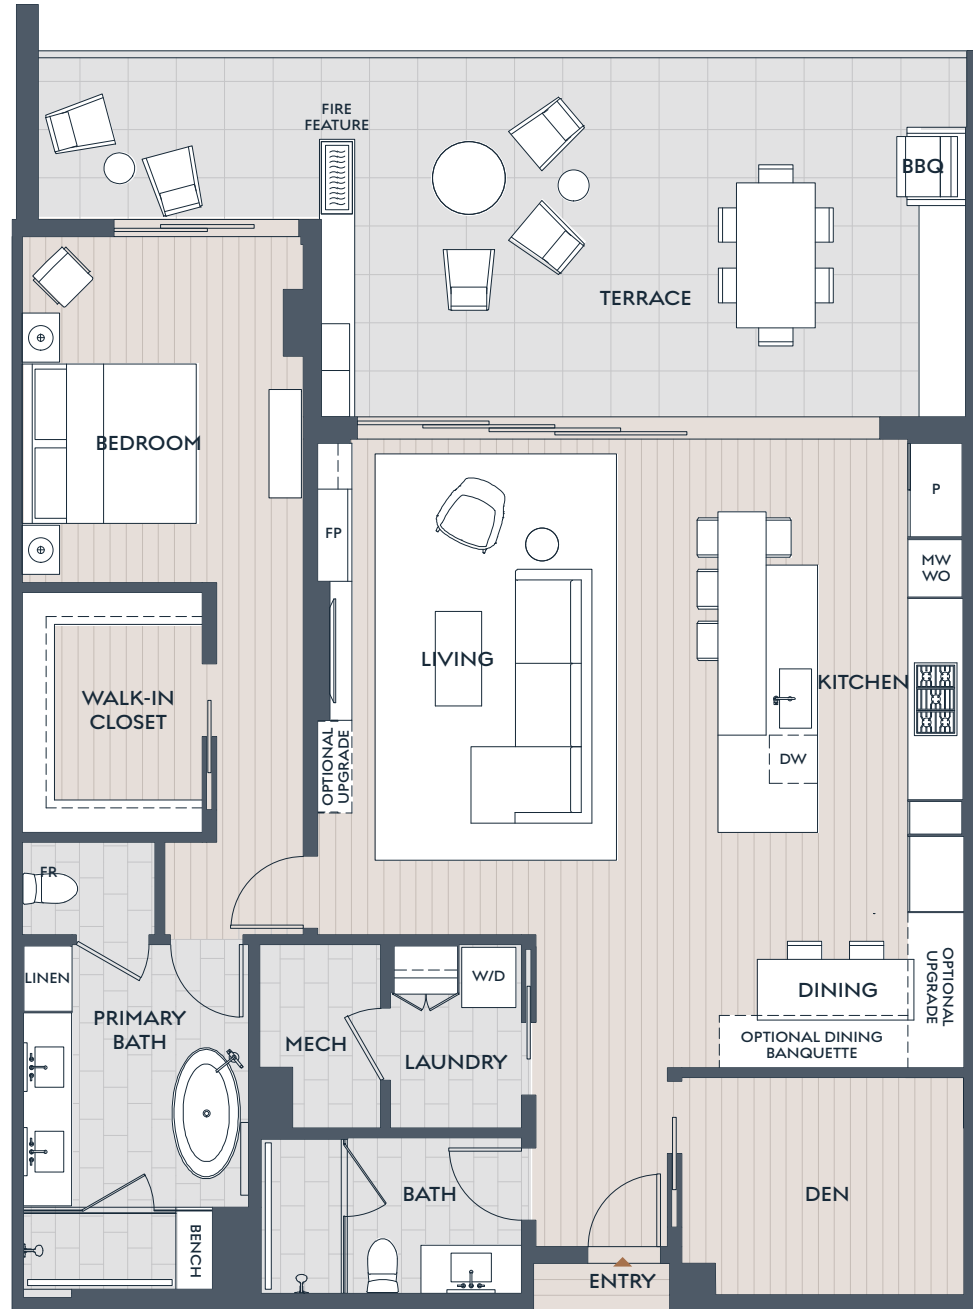

1209

PLAN A

1 BEDROOM + DEN

2 BATH

INDOOR 1,601 SF
OUTDOOR 487 SF

SummitOlsonKundig.com

Russ Lyon

Sotheby's INTERNATIONAL REALTY

Dimensions, sizes, specifications, layouts and materials are approximate only and subject to change without notice. Depictions of furniture and other personal property are for illustration purposes only and will not be included with any home. Please ask a sales representative for details. Copyright © 2025.