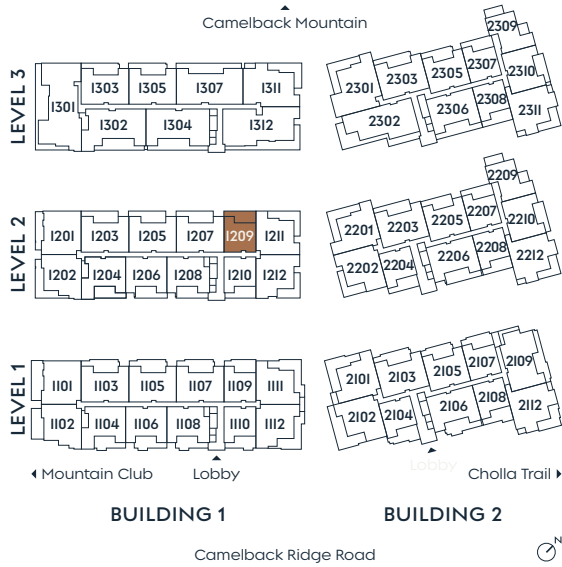

1209

PLAN A

1 BEDROOM + DEN

2 BATH

INDOOR 1,601 SF
OUTDOOR 487 SF

SummitOlsonKundig.com

Russ Lyon

Sotheby's INTERNATIONAL REALTY