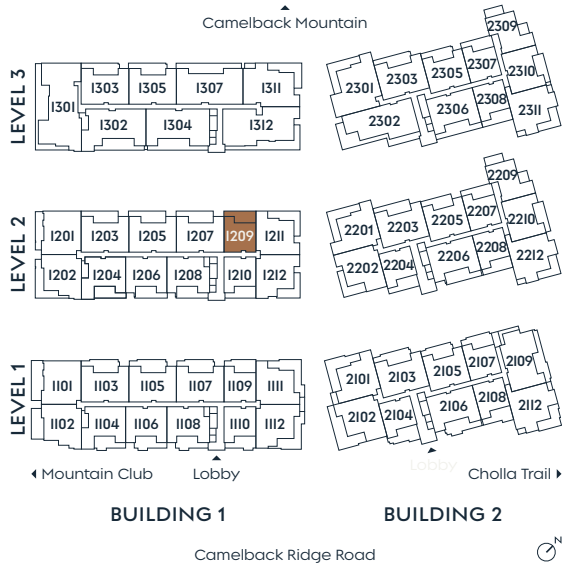

1209

PLAN A

1 BEDROOM + DEN

2 BATH

INDOOR 1,601 SF
OUTDOOR 487 SF

SummitOlsonKundig.com

re:play

Russ Lyon