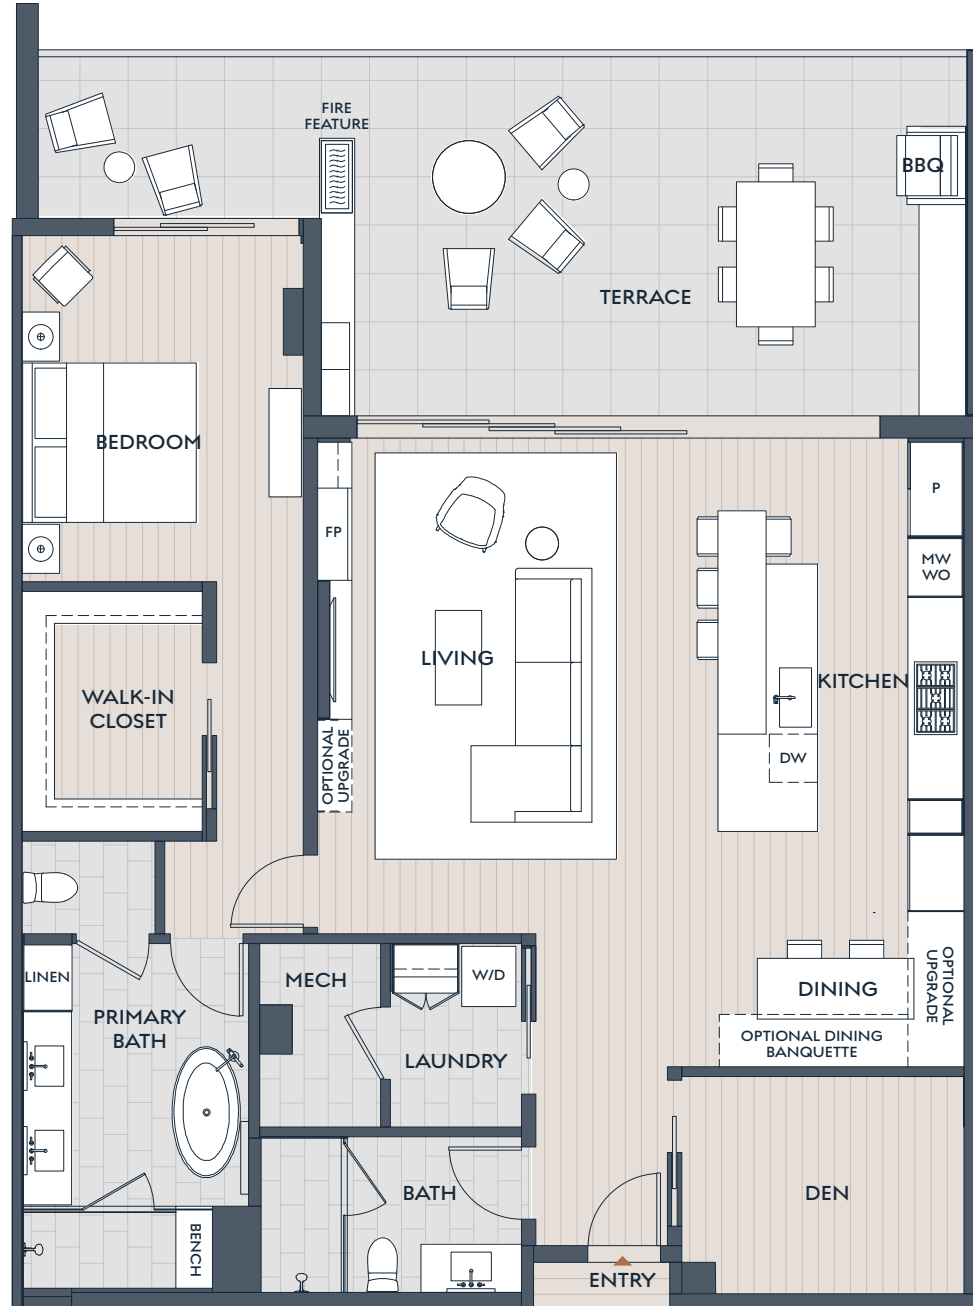

1209

PLAN A

1 BEDROOM + DEN

2 BATH

INDOOR 1,601 SF
OUTDOOR 487 SF

SummitOlsonKundig.com

re:play

Russ Lyon

Sotheby's
INTERNATIONAL REALTY

Dimensions, sizes, specifications, layouts and materials are approximate only and subject to change without notice. Depictions of furniture and other personal property are for illustration purposes only and will not be included with any home. Please ask a sales representative for details. Copyright © 2025.