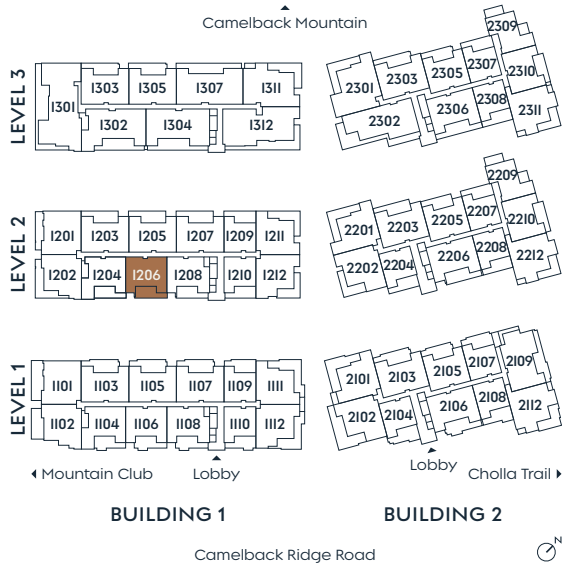

1206

PLAN B1

2 BEDROOM + DEN
2.5 BATH

INDOOR 2,132 SF
OUTDOOR 500 SF

SummitOlsonKundig.com

Russ Lyon

Sotheby's
INTERNATIONAL REALTY

Dimensions, sizes, specifications, layouts and materials are approximate only and subject to change without notice. Depictions of furniture and other personal property are for illustration purposes only and will not be included with any home. Please ask a sales representative for details. Copyright © 2025.