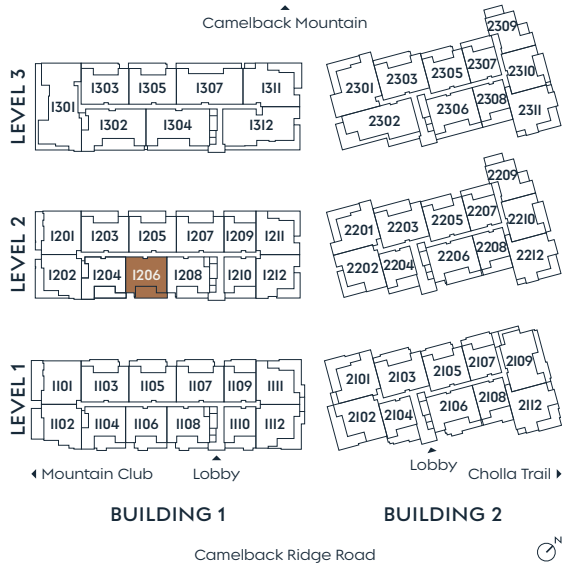

1206

PLAN B1

2 BEDROOM + DEN
2.5 BATH

INDOOR 2,132 SF
OUTDOOR 500 SF

SummitOlsonKundig.com

Dimensions, sizes, specifications, layouts and materials are approximate only and subject to change without notice. Depictions of furniture and other personal property are for illustration purposes only and will not be included with any home. Please ask a sales representative for details. Copyright © 2025.