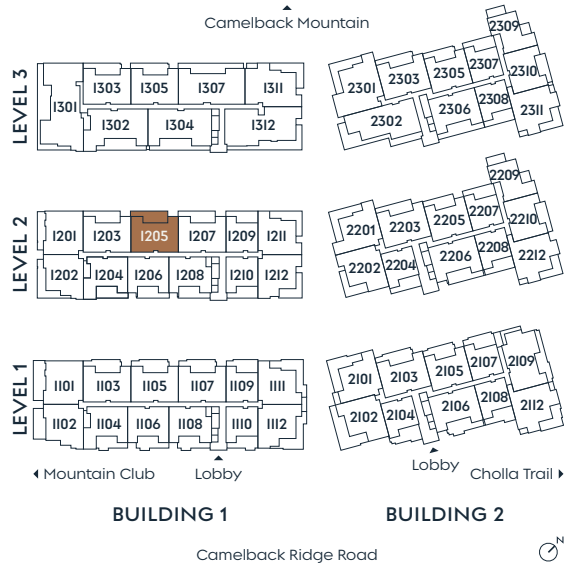

1205

PLAN C

2 BEDROOM + DEN
3 BATH

INDOOR 2,449 SF
OUTDOOR 588 SF

SummitOlsonKundig.com