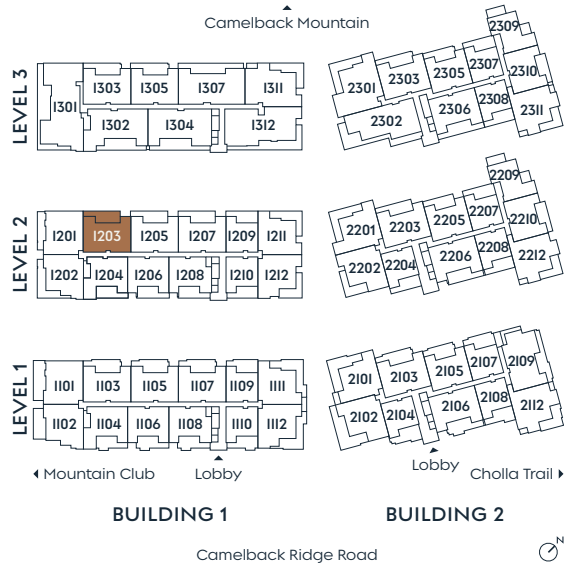

1203

PLAN C

2 BEDROOM + DEN
3 BATH

INDOOR
OUTDOOR

2,457 SF
576 SF

SummitOlsonKundig.com

Sotheby's
INTERNATIONAL REALTY

Dimensions, sizes, specifications, layouts and materials are approximate only and subject to change without notice. Depictions of furniture and other personal property are for illustration purposes only and will not be included with any home. Please ask a sales representative for details. Copyright © 2025.