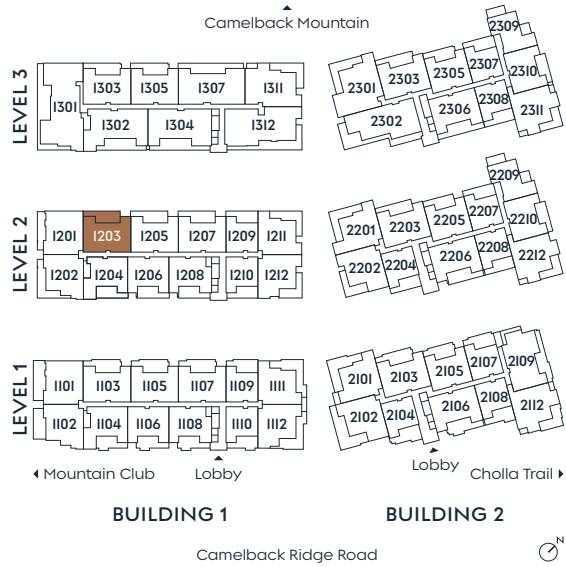

1203

PLAN C

2 BEDROOM + DEN
3 BATH

INDOOR
OUTDOOR

2,457 SF
576 SF

SummitOlsonKundig.com

re:play

Russ Lyon