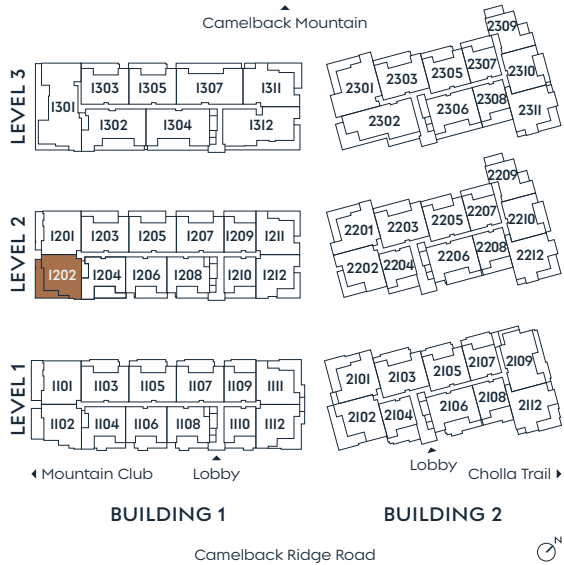

1202

PLAN F2

2 BEDROOM + DEN
3 BATH

INDOOR
OUTDOOR

2,420 SF
731 SF

SummitOlsonKundig.com

Russ
Lyon

Sotheby's
INTERNATIONAL REALTY