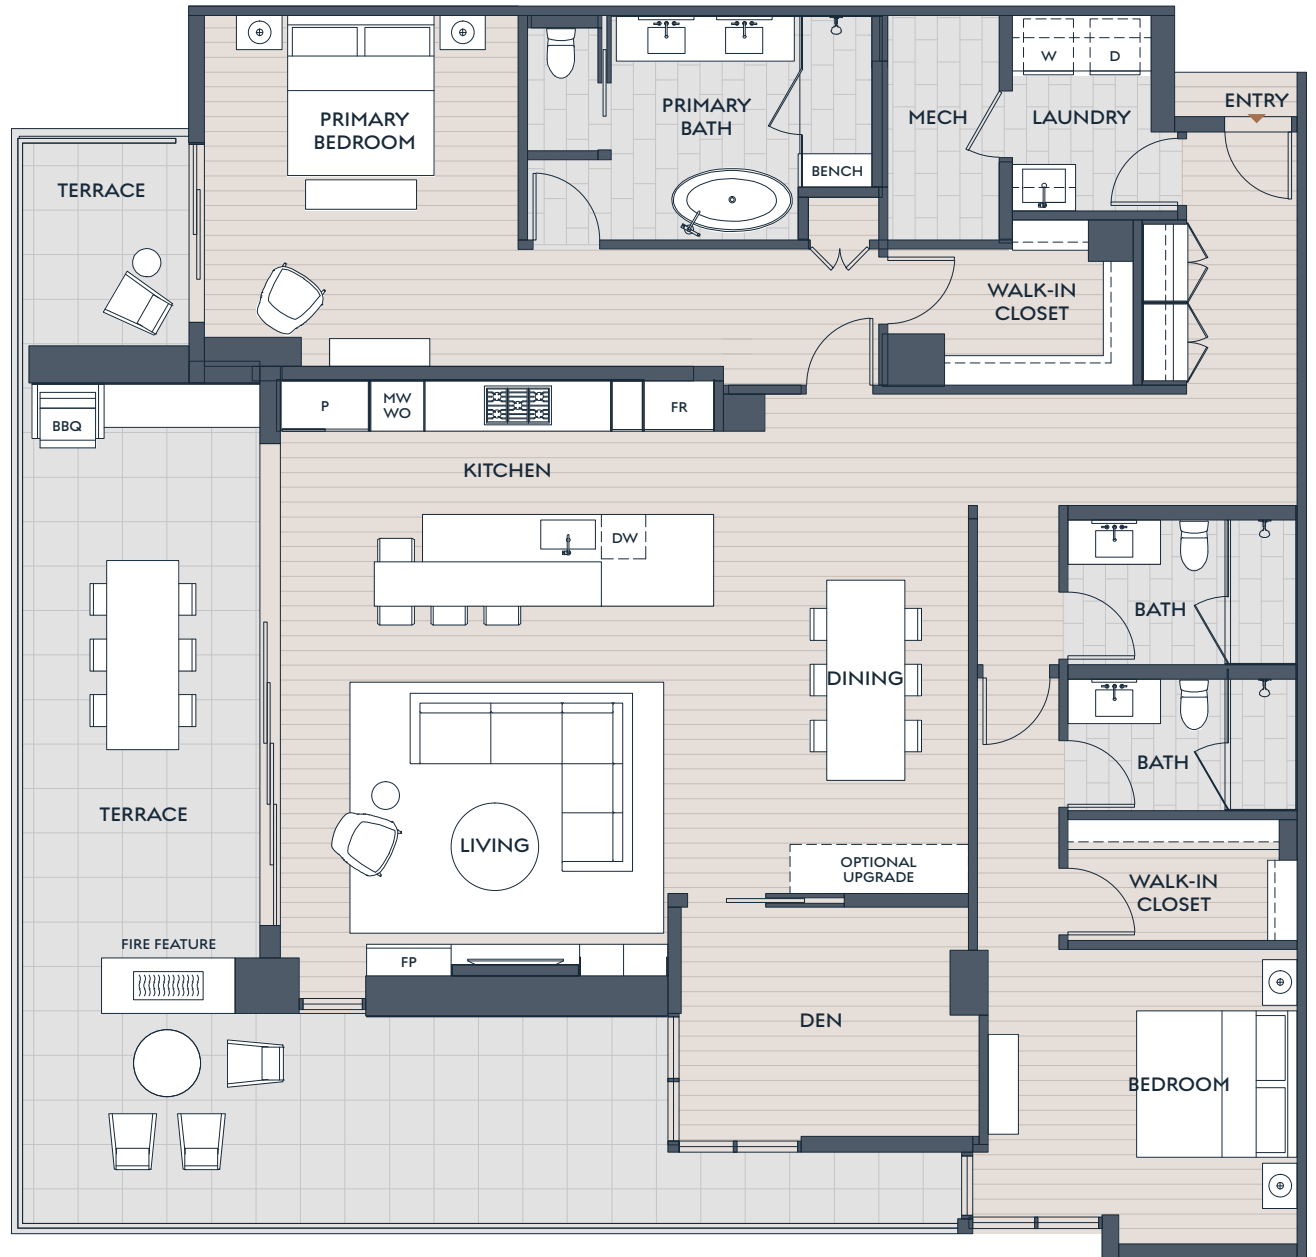

1202

PLAN F2

2 BEDROOM + DEN
3 BATH

INDOOR
OUTDOOR

2,420 SF
731 SF

SummitOlsonKundig.com

Russ
Lyon

Sotheby's
INTERNATIONAL REALTY

Dimensions, sizes, specifications, layouts and materials are approximate only and subject to change without notice. Depictions of furniture and other personal property are for illustration purposes only and will not be included with any home. Please ask a sales representative for details. Copyright © 2025.