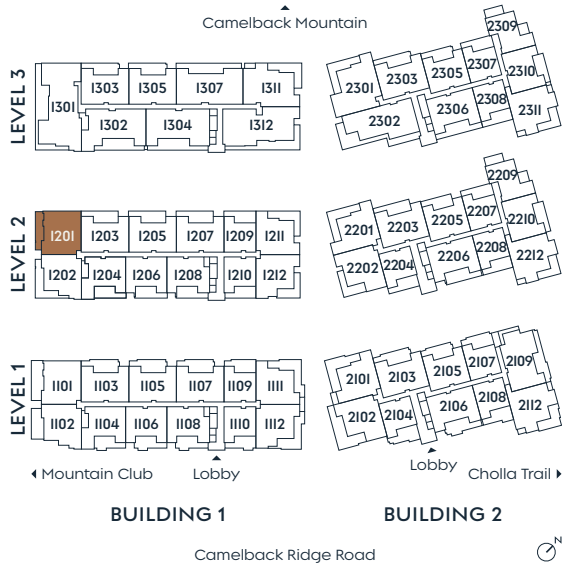

# 1201

## PLAN E

2 BEDROOM + DEN  
3 BATH

INDOOR 2,648 SF  
OUTDOOR 487 SF

SummitOlsonKundig.com

re:play

Russ Lyon

Sotheby's INTERNATIONAL REALTY

Dimensions, sizes, specifications, layouts and materials are approximate only and subject to change without notice. Depictions of furniture and other personal property are for illustration purposes only and will not be included with any home. Please ask a sales representative for details. Copyright © 2025.