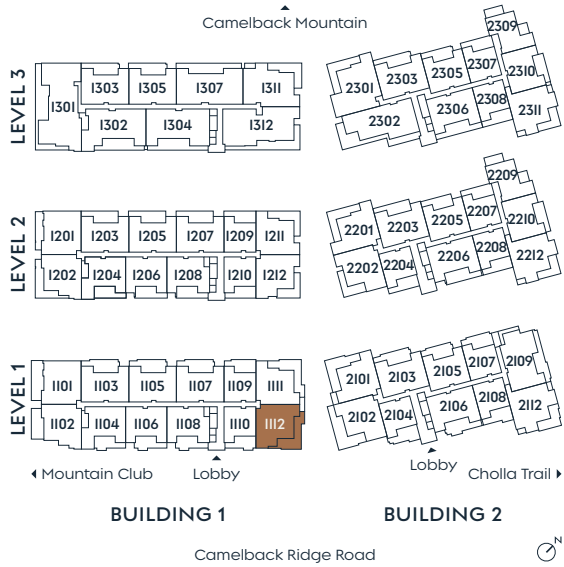

1112

PLAN G.1

2 BEDROOM + DEN
3 BATH

INDOOR 2,465 SF
OUTDOOR 768 SF

SummitOlsonKundig.com

Sotheby's
INTERNATIONAL REALTY