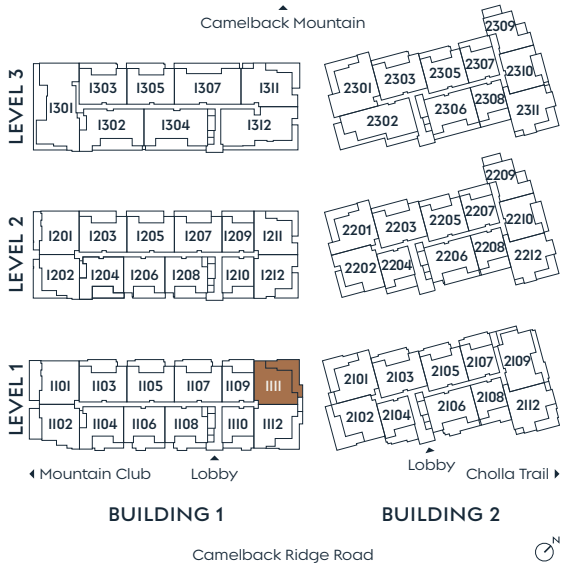

1111

PLAN H.1

2 BEDROOM + DEN
3 BATH

INDOOR 2,395 SF
OUTDOOR 845 SF

SummitOlsonKundig.com

re:play
LIVING & LEASING SOLUTIONS

Russ Lyon

Sotheby's
INTERNATIONAL REALTY