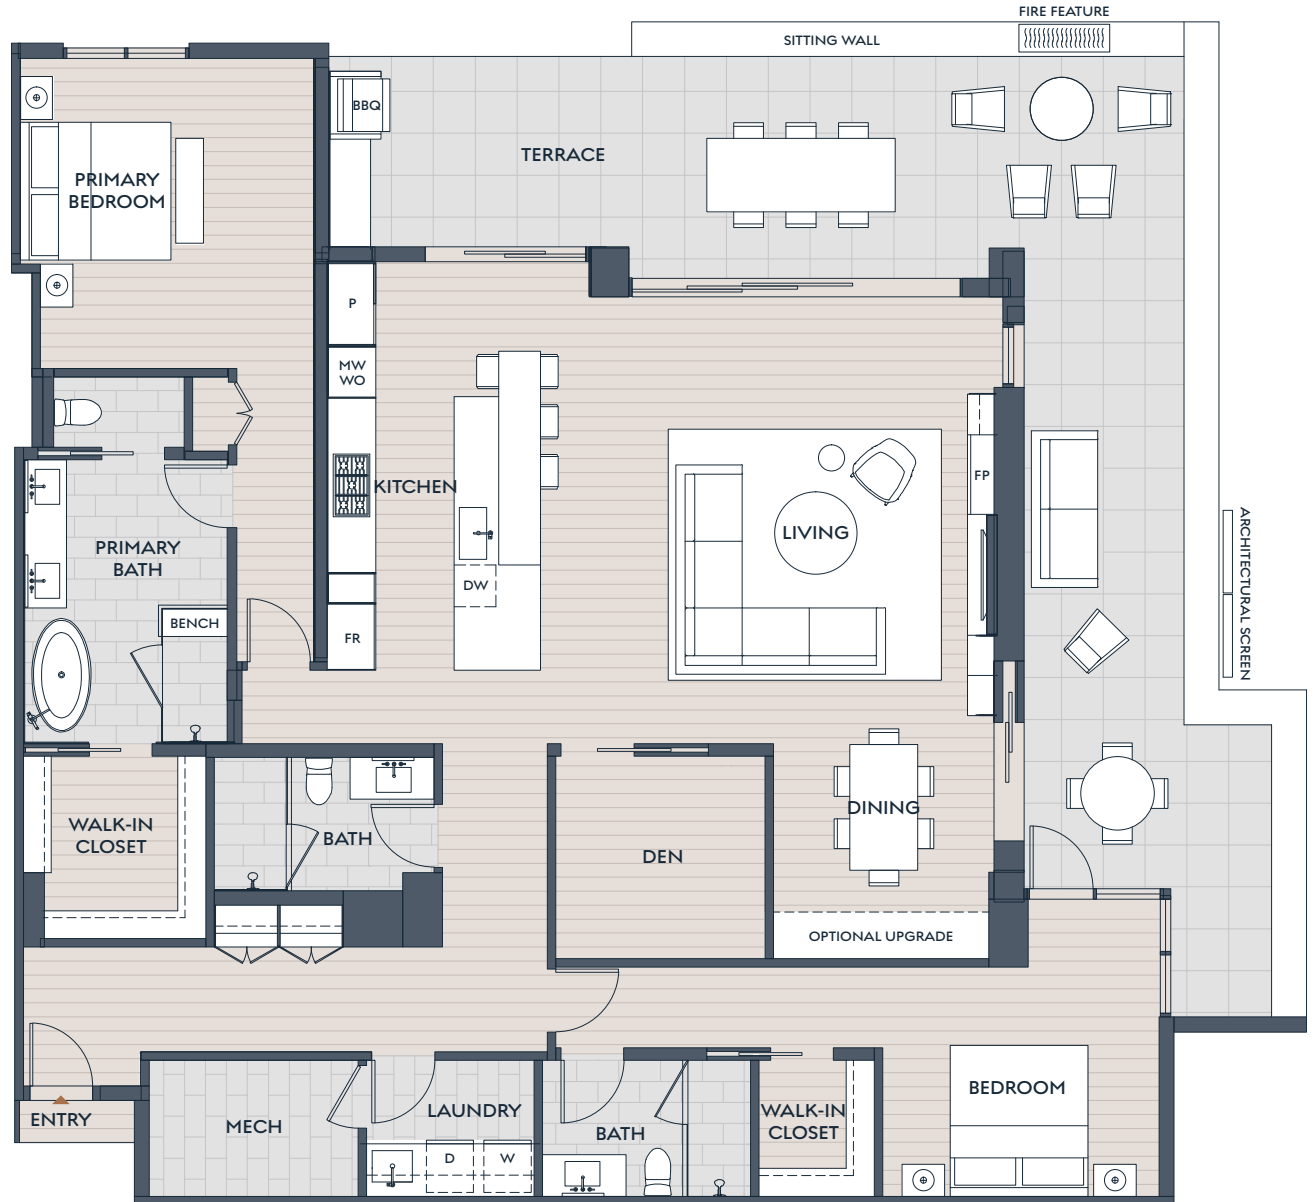

1111

PLAN H.1

2 BEDROOM + DEN
3 BATH

INDOOR 2,395 SF
OUTDOOR 845 SF

SummitOlsonKundig.com

re:play
LIVING & LEASING SOLUTIONS

Russ Lyon

Sotheby's
INTERNATIONAL REALTY

Dimensions, sizes, specifications, layouts and materials are approximate only and subject to change without notice. Depictions of furniture and other personal property are for illustration purposes only and will not be included with any home. Please ask a sales representative for details. Copyright © 2025.

Architectural Screen is a feature to provide privacy and sun screening