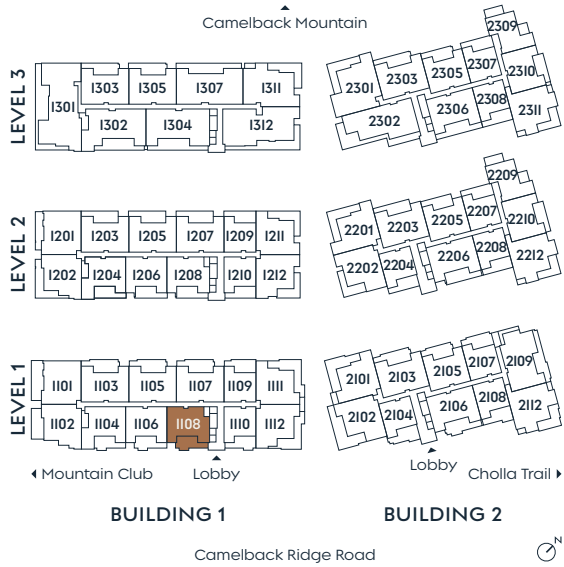

1108

PLAN B3.1

2 BEDROOM + DEN
2.5 BATH

INDOOR 2,124 SF
OUTDOOR 526 SF

SummitOlsonKundig.com

Russ
Lyon

Sotheby's
INTERNATIONAL REALTY

Dimensions, sizes, specifications, layouts and materials are approximate only and subject to change without notice. Depictions of furniture and other personal property are for illustration purposes only and will not be included with any home. Please ask a sales representative for details. Copyright © 2025.