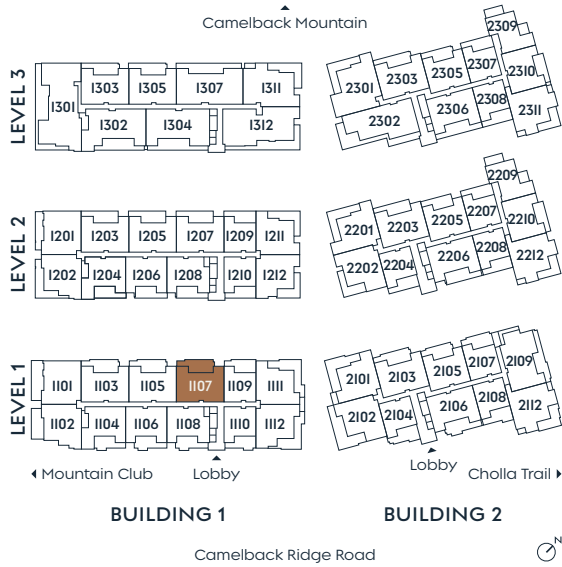

1107

PLAN C.1

2 BEDROOM + DEN
3 BATH

INDOOR
OUTDOOR

2,452 SF
622 SF

SummitOlsonKundig.com

re:play

Russ Lyon