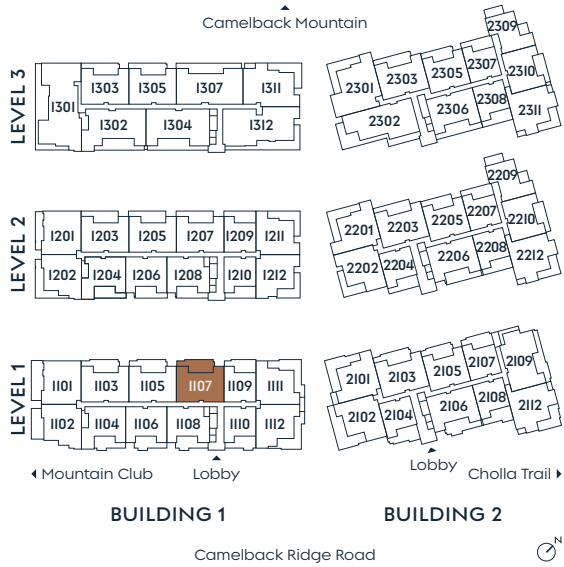

1107

PLAN C.1

2 BEDROOM + DEN 3 BATH

INDOOR
OUTDOOR

2,452 SF
622 SF

SummitOlsonKundig.com

re:play

Russ Lyon