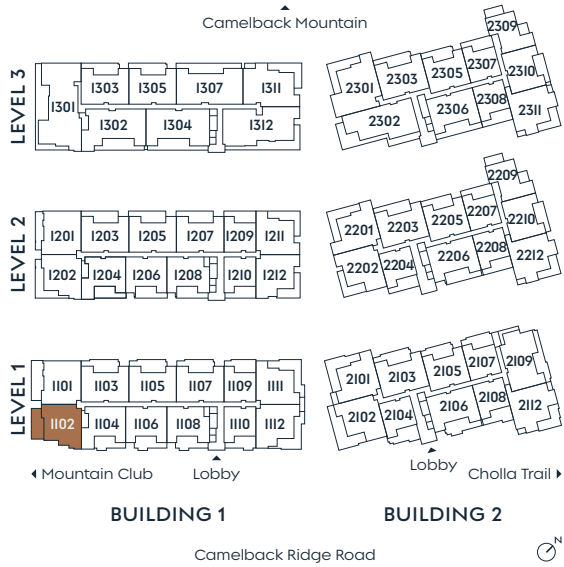

1102

PLAN F1

2 BEDROOM
2.5 BATH

INDOOR
OUTDOOR

2,340 SF
534 SF

SummitOlsonKundig.com

Russ
Lyon

Sotheby's
INTERNATIONAL REALTY